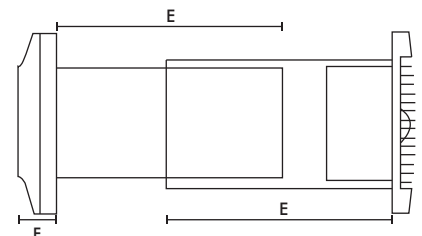

Accessories

Wall Kit

Stock Ref
254102 (White)
254100 (Brown)

Window kit

Stock ref
442947

Dimensions (mm)

A	BØ	C	D	E	F
160	99	80	97	200	32

Transformer (W X H X D) 147 X 86 X 65

Weight 0.6kg

Panel

Wall

Fixing hole diameter 117mm

Performance

Model	Extract Performance - FID			Sound dB(A)
	m ³ /h	l/s	Watts	@ 3m
Silhouette 100SVB/SVT/SVH	75	21	15	30