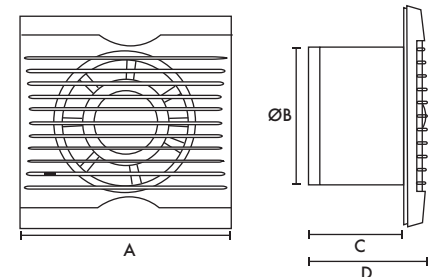

Accessories

Wall Kit

Stock Ref
254102 (White)
254100 (Brown)

Window kit

Stock ref
442947

Dimensions (mm)

A	BØ	C	D	E	F
160	99	80	97	200	32

Transformer (W X H X D) 147 X 86 X 65

Weight 0.6kg

Panel

Wall

Fixing hole diameter 117mm

Performance

Model	Extract Performance - FID			Sound dB(A)
	m ³ /h	l/s	Watts	@ 3m
Silhouette 100SVB/SVT/SVH	75	21	15	30