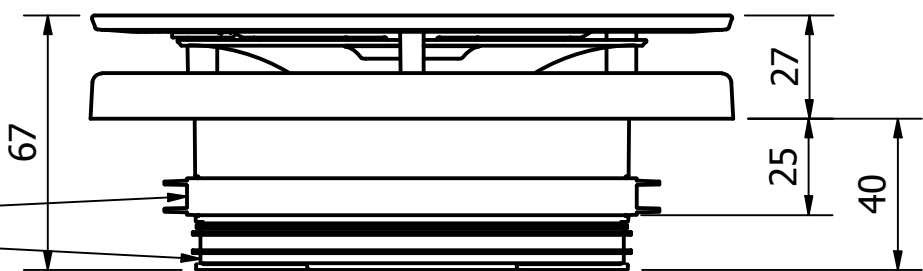

Ø170

Plastic Cover
RAL 9016

Connection for Ø125mm Duct
Connection for Ø116mm Duct

PART NAME RV 125 Regelbaar ventiel Ø 125				
DRAWING NUMBER VENTILAIR 3001000239	MATERIAL Mixed	REVISION HISTORY		
		REV	DATE	DESCRIPTION
COLOUR RAL 9016	DATE 27/05/19			
SCALE 1 : 2	PROJ A-A 	UNITS mm	SIZE A3	DRAWN BY RND
<i>Vent-Axia</i>				